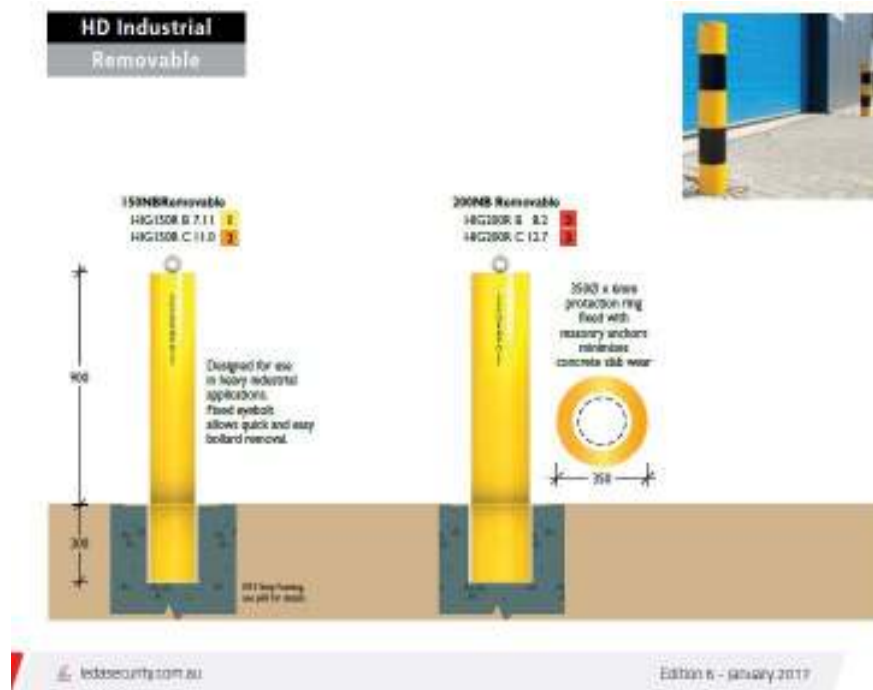

Fiesta Seating

1 [Add to Quots](#)