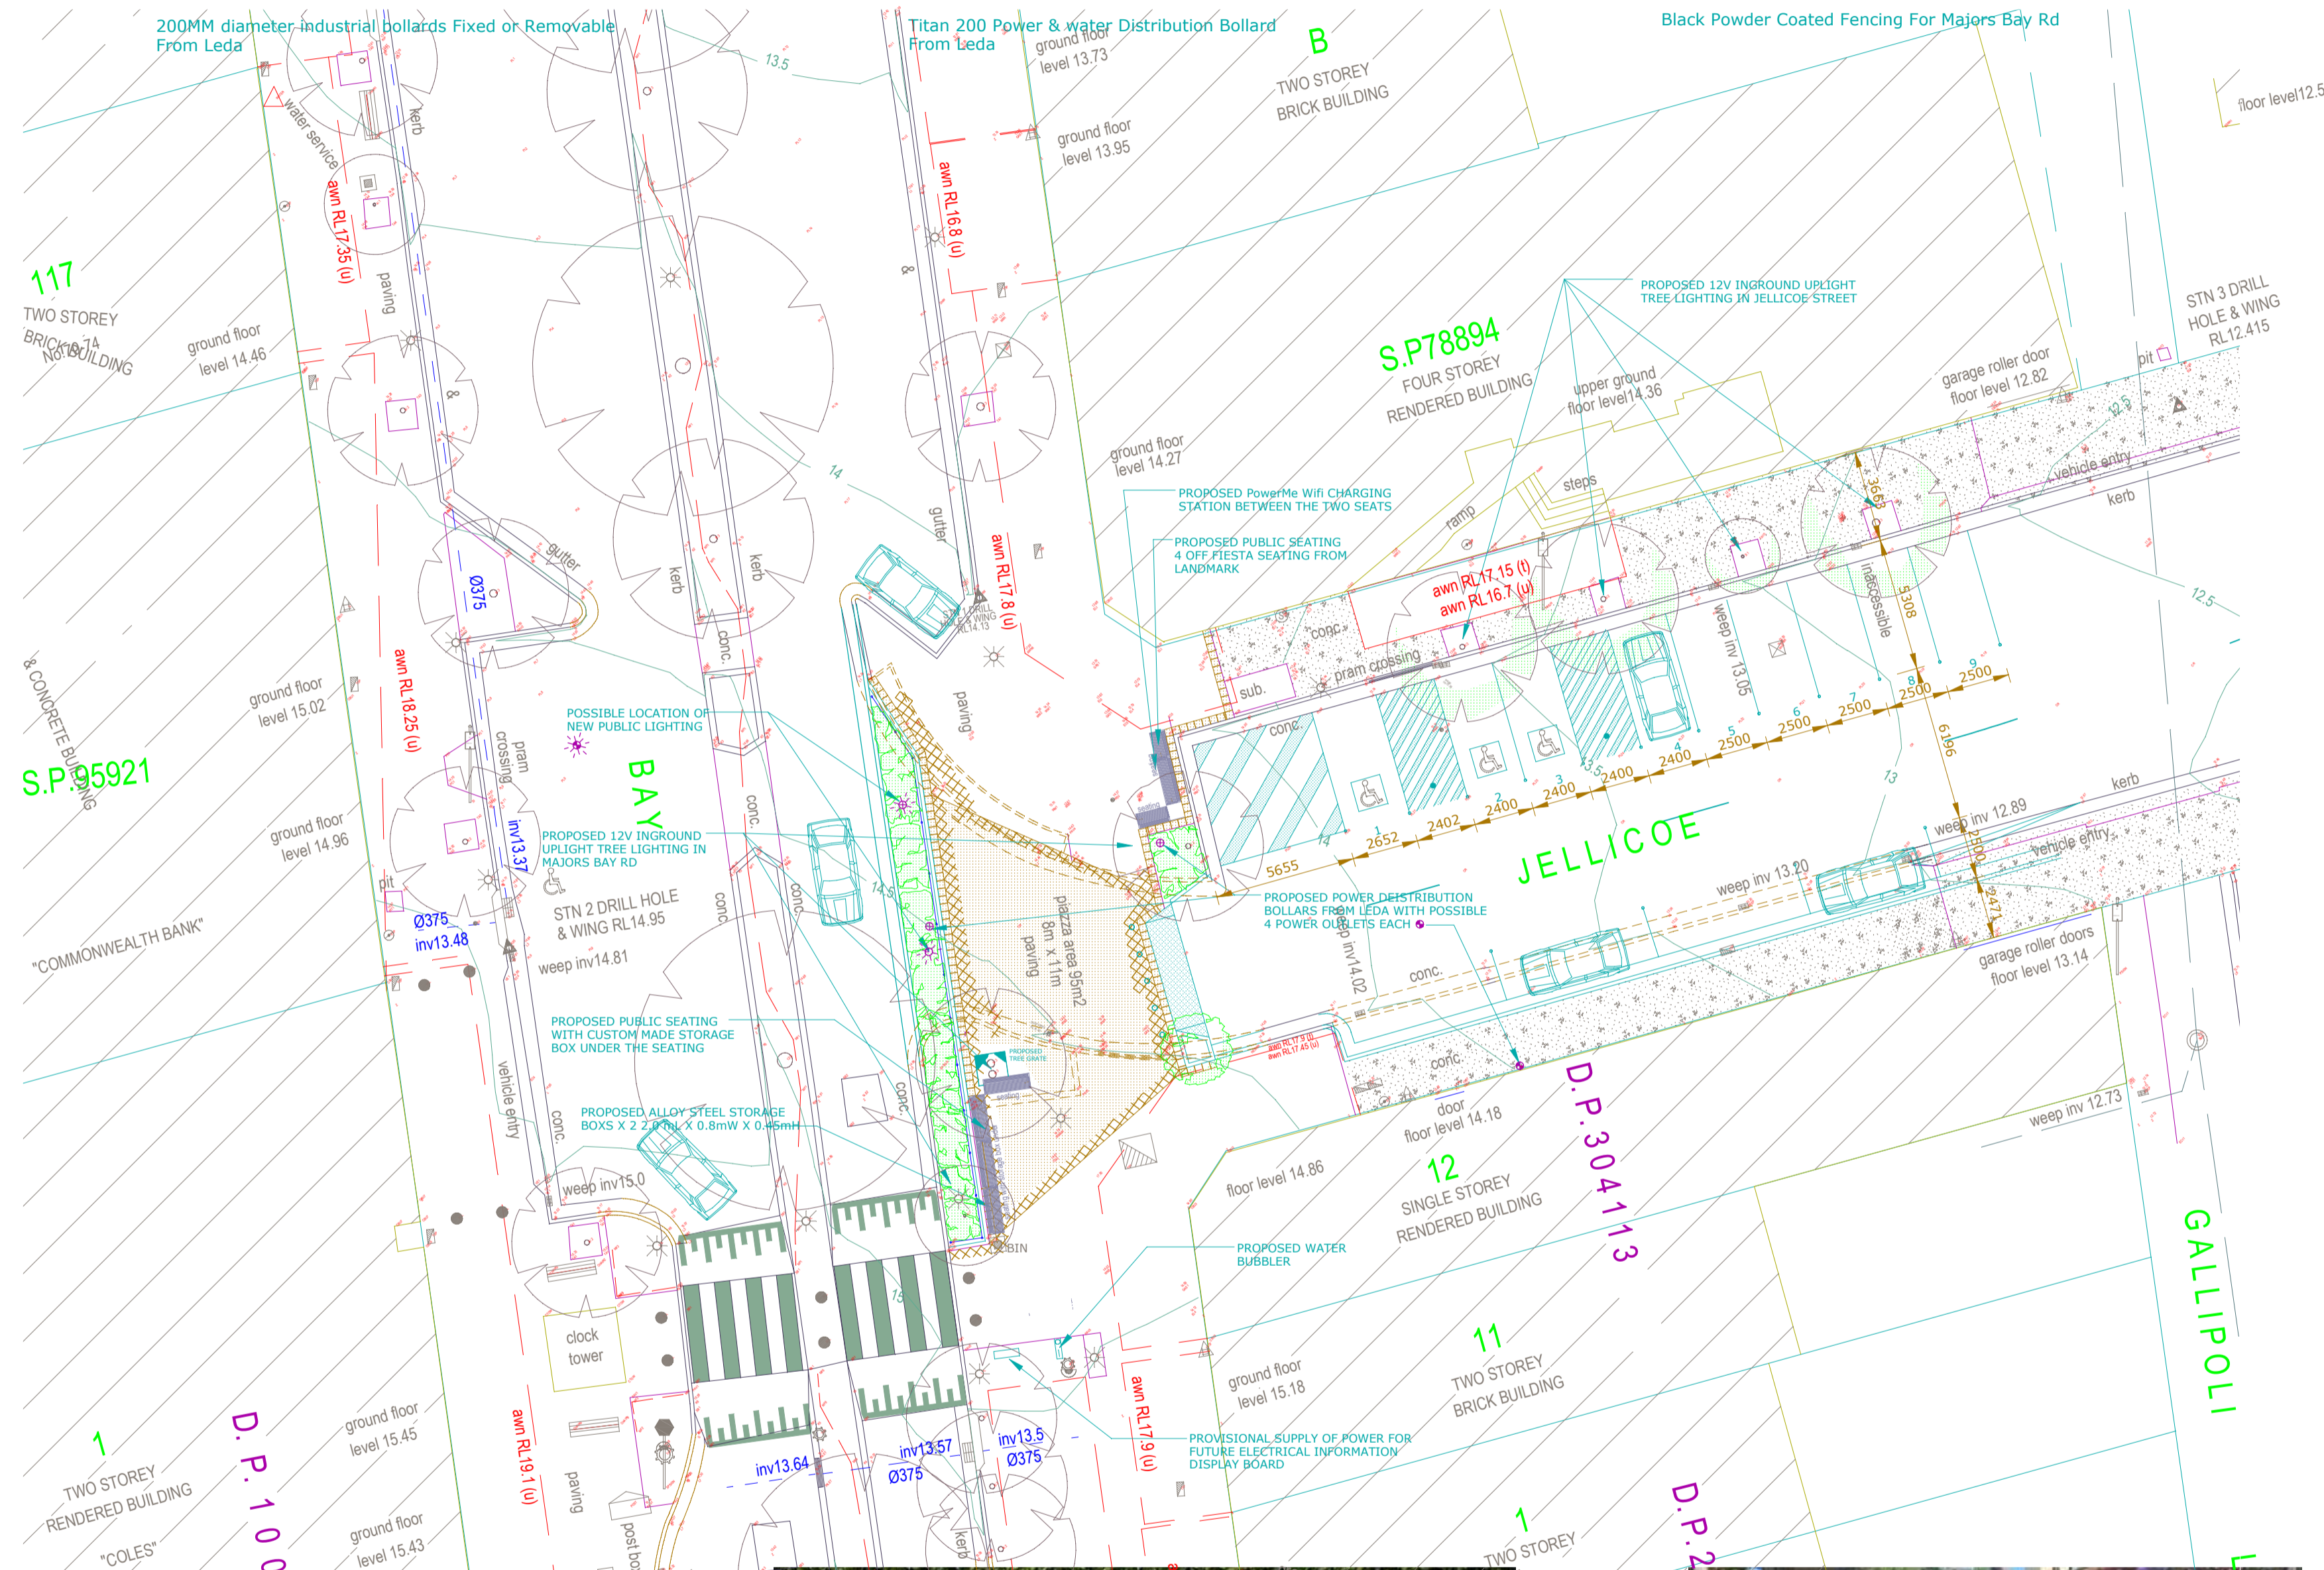

200MM diameter industrial bollards Fixed or Removable From Leda